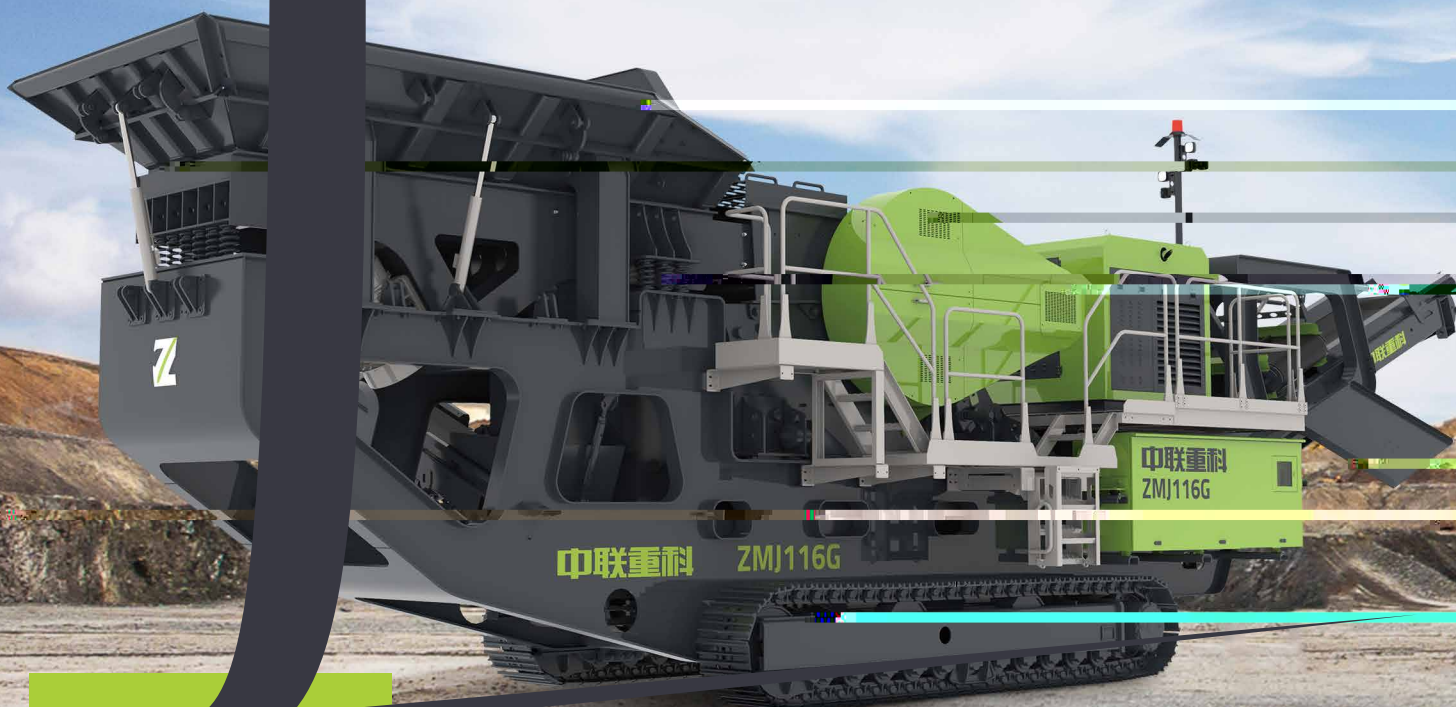

## ZMJ116G Mobile Jaw Crusher

600 mm

760x1150 mm

5 kW

Z  MILION